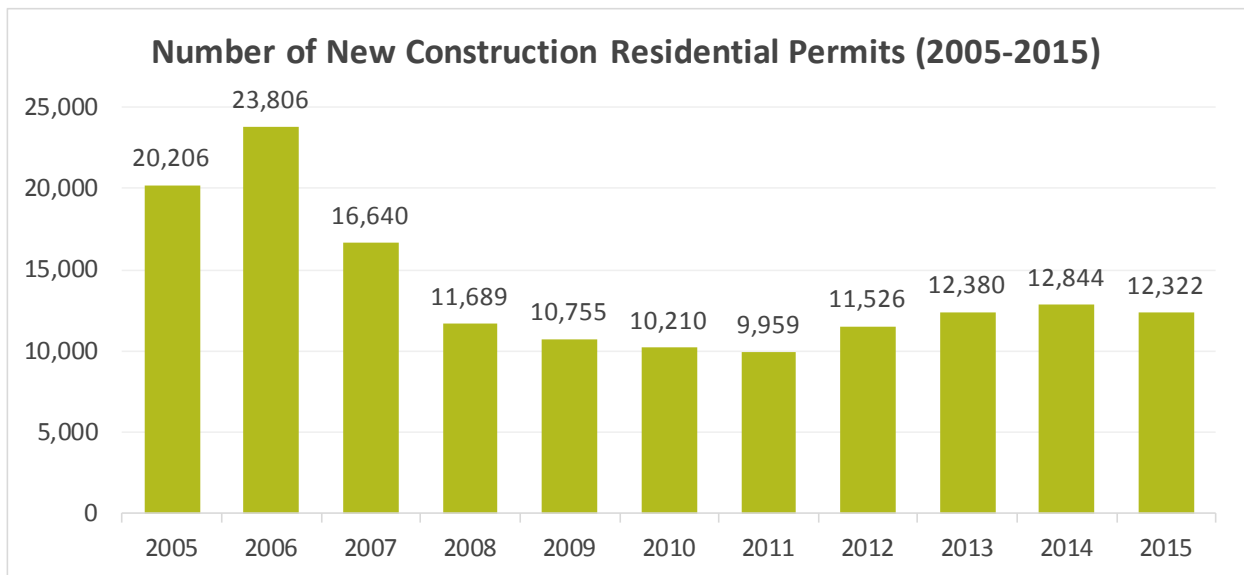

STATE REVIEW: LOUISIANA

Current Residential Code	2009 IECC with amendments
Effective Date	01/01/2015
Population	4,670,724
Median Household Income	\$45,047
Total Number of Residential Permits (2005-2013)	152,337

Top Five Counties by New Construction Residential Permits (2005-2015)